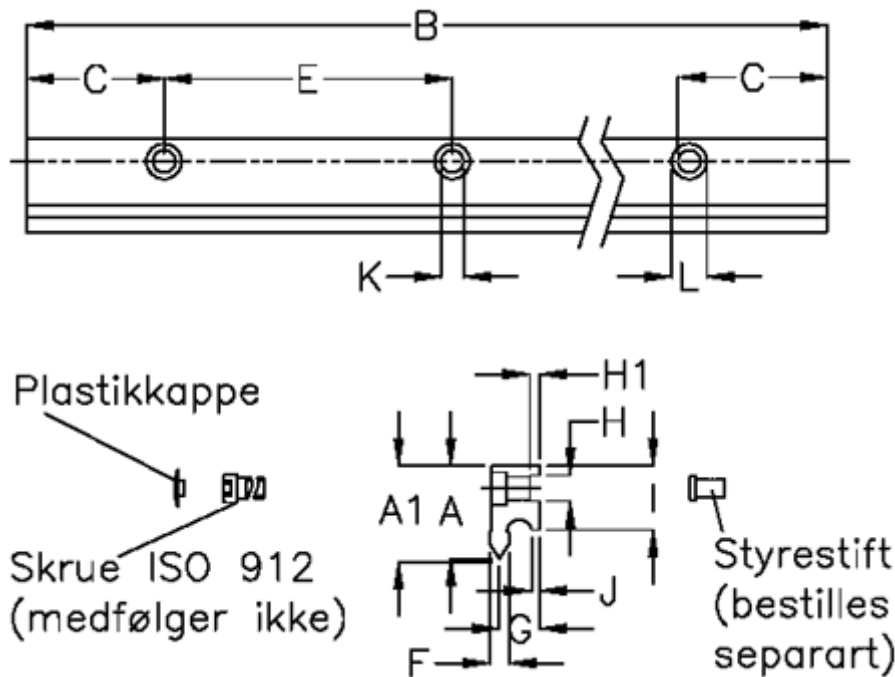

Article number: 05712535361

Description: Hepco GV3 slide NS E L536 P1
with counterbored holes

Measures

A	= 21	G	= 10.0	Weight kg/1000 = 1.60
A1	= 21.37	H	= 6	
B	= 536	H1	= 2.5	
C	= 43.0	I	= 16.00	
E	= 90	J	= 2.60	
F	= 4.71	K	= 5.5	
For bearing	= J25	L	= 10 x 5.1	
For guide pin	= SDP6	Precision type	= P1	